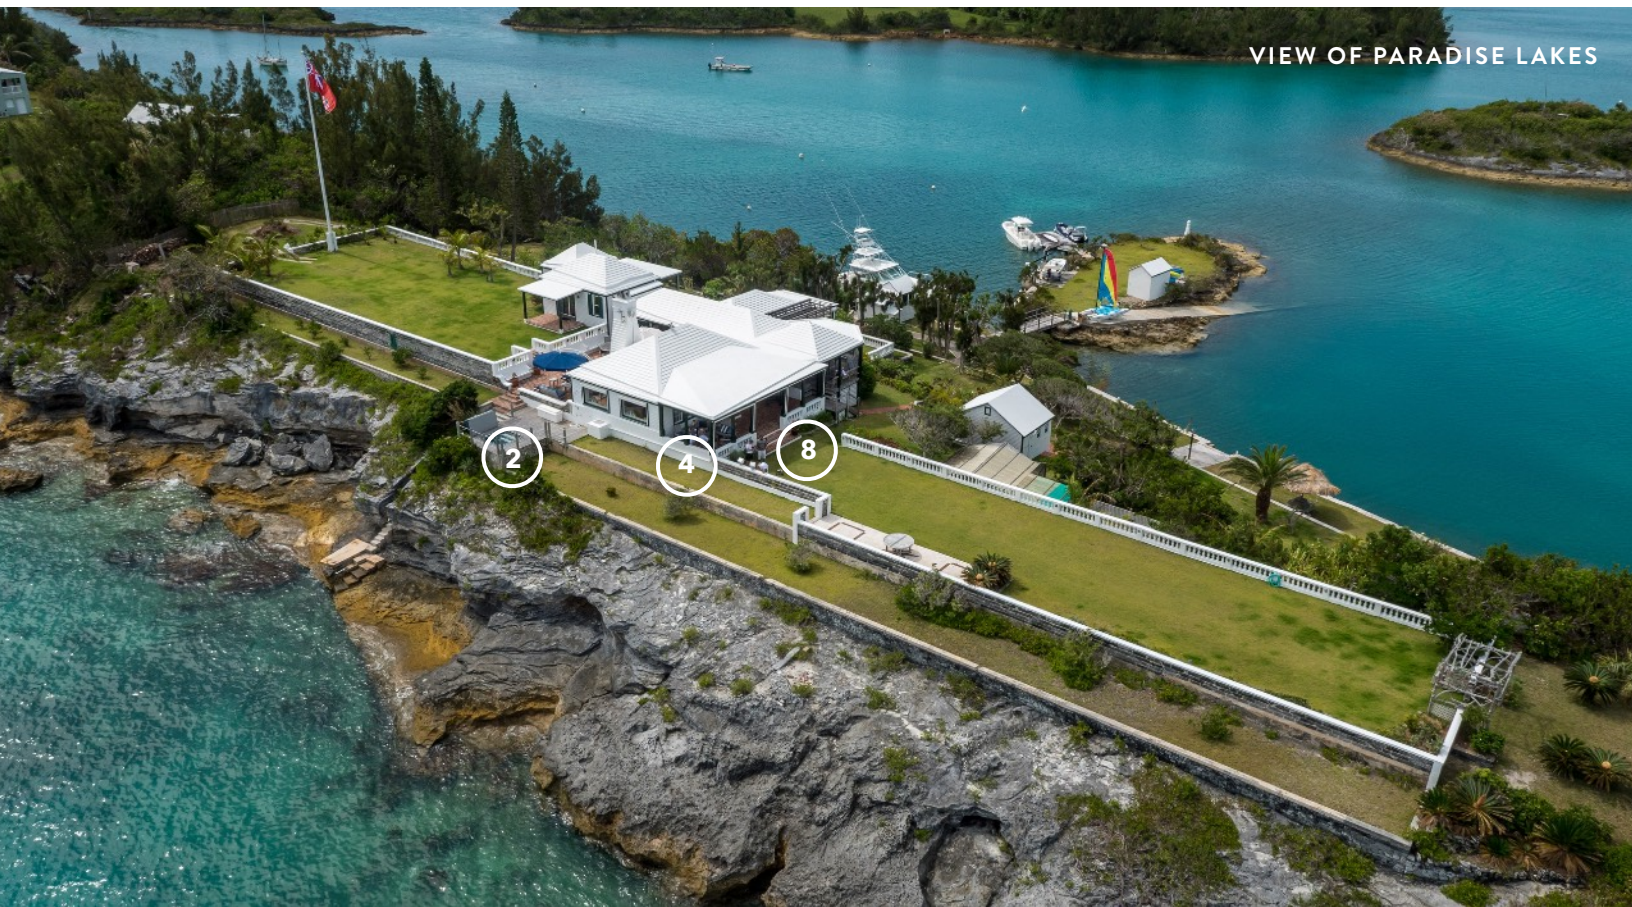

ISLAND HOUSE

EVENTS@THEWATERFRONT.BM | 441 296 5722

Island House is ideally located between Hamilton Harbour and the Great Sound. The following video link allows you the opportunity to escape to Island House, feel the fresh air and will give you the perception of its own location and privacy: <https://youtu.be/YGNjPD66ajQ>

## AMENITIES

The property is bounded on the sound by 2 deep water docks and respective moorings and on the north by a beautiful swimming hole. Island House is fully equipped including the following amenities:

### **Harry's Restaurant + Bar**

Suitably located adjacent to The Waterfront Marina; fine dining experiences to privately catered events, we pride ourselves in creating truly memorable occasions. you may find further information on their website: [www.harrys.bm](http://www.harrys.bm)